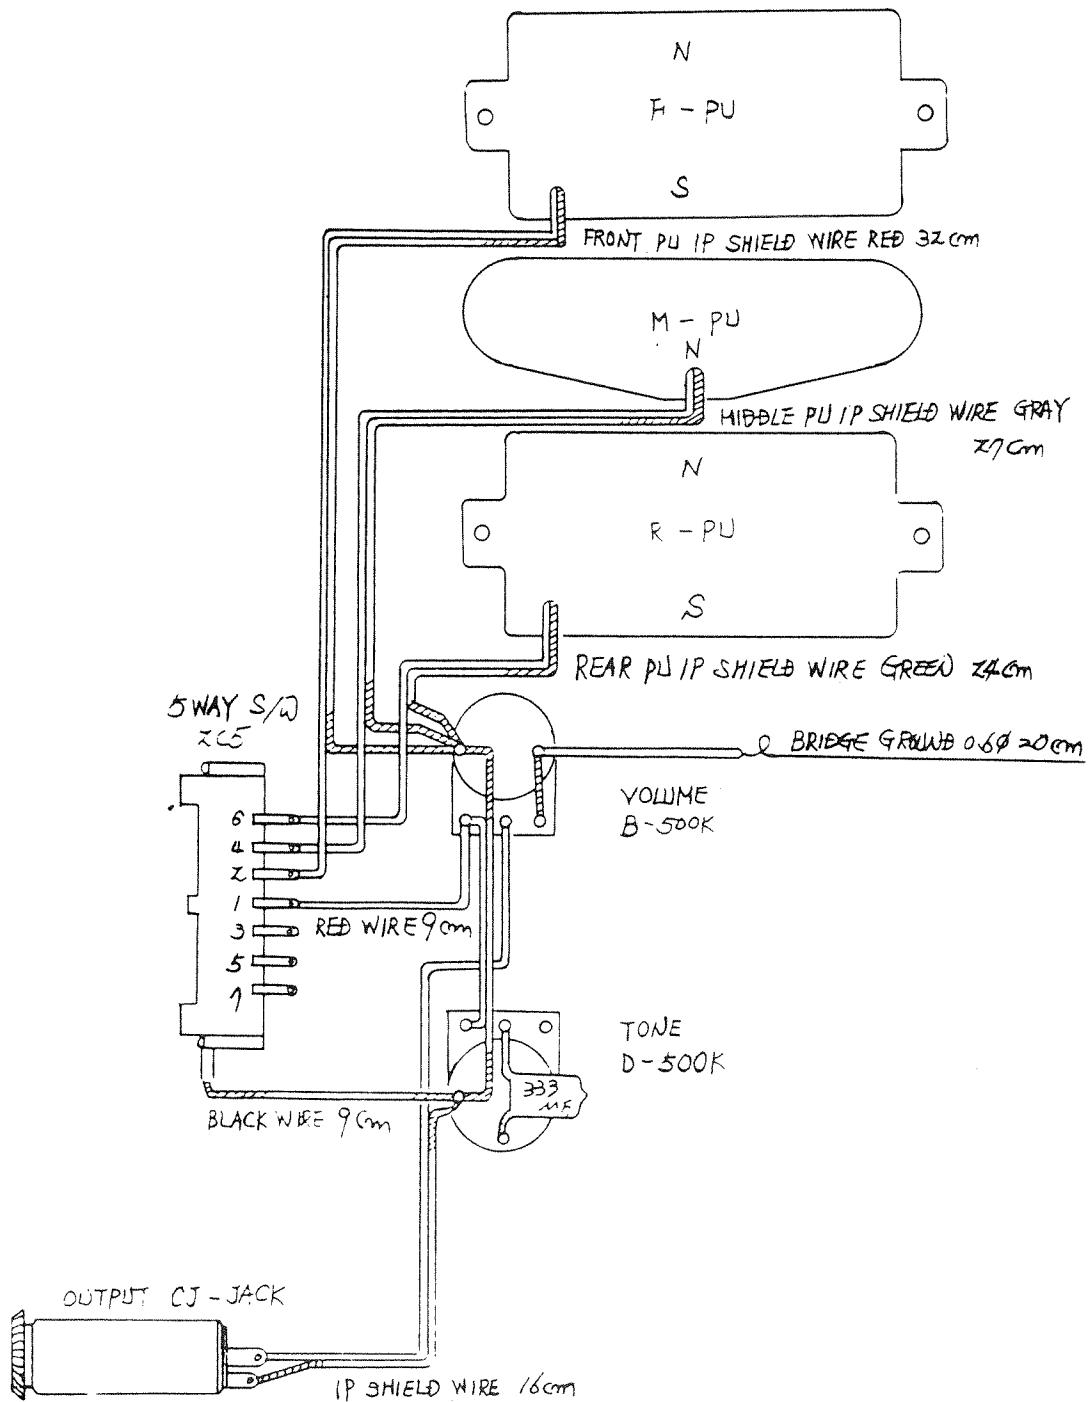

FENDER GUITAR ELECTRIC WIRING DIAGRAM

MODEL: 33-1100