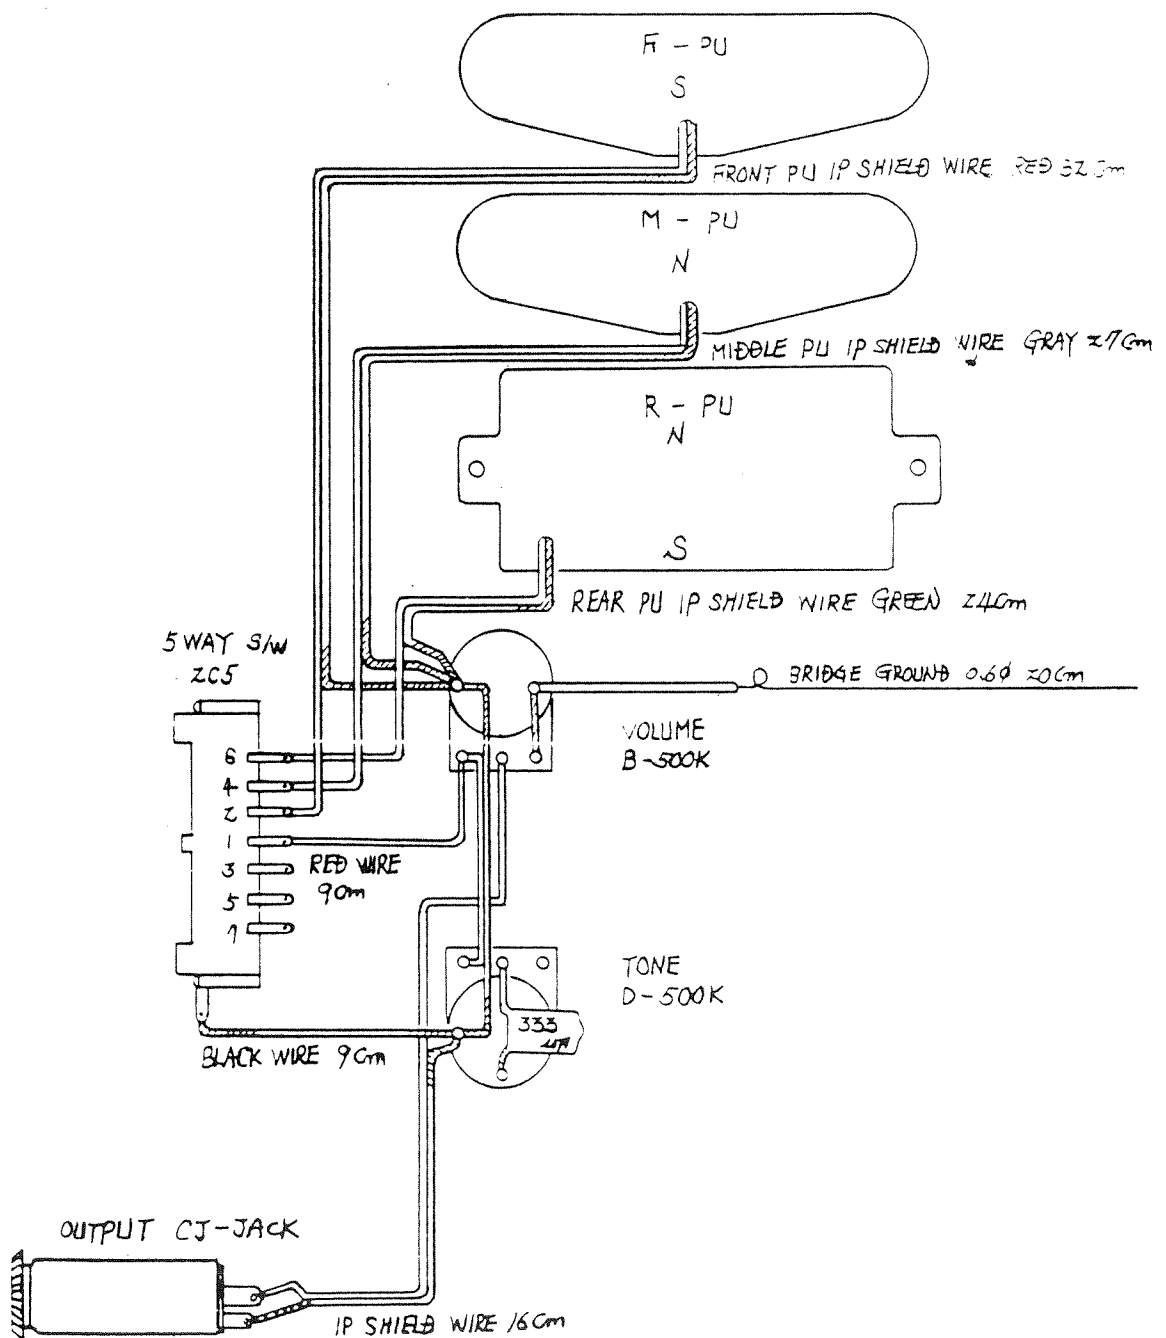

* ALSO APPLIES TO I33 SERIES; SEE FLOYD ROSE II & ORIGINAL BRIDGE LISTS.

ITEM	HM Strat *33-1100	HM Strat * 33-1200	HM Strat * 33-1300	HM Strat *33-2100	HM Strat * 33-2200	HM Bass * 33-4700	HM Bass * 33-4800
Screw: String Guide	0034987	0034987	0034987	0034987	0034987	0034987	0034987
Neck Plate	0034994	0034994	0034994	--	--	0034994	0034994
Strap Button	0034993	0034993	0034993	0034993	0034933	0034993	0034933
Tremolo Post	---	---	0034997	--	--	---	--
Switch	0034996	0034996	0034996	0034996	0034996	---	--
Pickup-Single Coil	0034988	0034988	0034988	0034988	0034988	0034988	0034988
Pickup-Humbucking	0034995	0034995	0034995	0034995	0034995	---	--
Pickup Ring (Neck HB)	0034984	---	---	0034984	0034984	---	--
Pickup Ring (Bridge HB)	0034986	0034986	0034986	0034986	0034986	---	--
Truss Rod Cover	0034982	0034982	0034982	0034982	0034982	0034982	0034982
Back Plate	0034989	0034989	0034989	0034989	0034989	--	--
El. Mounting Plate	0034989	0034989	0034989	0034989	0034989	0034989	--
Bridge Plate	---	---	---	--	--	0034992	0034922
Tremolo Post-Floyd Rose	0034998	0034998	---	0034998	0034998	---	--

* ALSO APPLIES TO 133 SERIES; SEE FLOYD ROSE II & ORIGINAL BRIDGE LISTS.

FENDER GUITAR ELECTRIC WIRING DIAGRAM

MODEL: 33-1100

FENDER GUITAR ELECTRIC WIRING DIAGRAM

MODELS : 33-1200 33-1300

FENDER GUITAR ELECTRIC WIRING DIAGRAM

MODEL : 33-4700