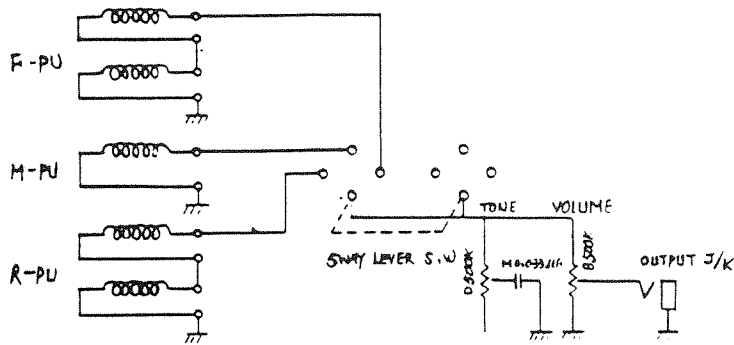

FENDER GUITAR ELECTRIC WIRING DIAGRAM

MODEL: 33-1100