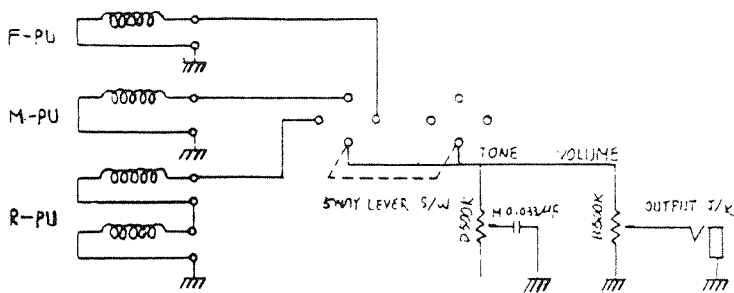

* ALSO APPLIES TO I33 SERIES; SEE FLOYD ROSE II & ORIGINAL BRIDGE LISTS.

ITEM	HM Strat *33-1100	HM Strat * 33-1200	HM Strat * 33-1300	HM Strat *33-2100	HM Strat * 33-2200	HM Bass * 33-4700	HM Bass * 33-4800
Screw: String Guide	0034987	0034987	0034987	0034987	0034987	0034987	0034987
Neck Plate	0034994	0034994	0034994	--	--	0034994	0034994
Strap Button	0034993	0034993	0034993	0034993	0034933	0034993	0034933
Tremolo Post	---	---	0034997	--	--	---	--
Switch	0034996	0034996	0034996	0034996	0034996	---	--
Pickup-Single Coil	0034988	0034988	0034988	0034988	0034988	0034988	0034988
Pickup-Humbucking	0034995	0034995	0034995	0034995	0034995	---	--
Pickup Ring (Neck HB)	0034984	---	---	0034984	0034984	---	--
Pickup Ring (Bridge HB)	0034986	0034986	0034986	0034986	0034986	---	--
Truss Rod Cover	0034982	0034982	0034982	0034982	0034982	0034982	0034982
Back Plate	0034989	0034989	0034989	0034989	0034989	--	--
El. Mounting Plate	0034989	0034989	0034989	0034989	0034989	0034989	--
Bridge Plate	---	---	---	--	--	0034992	0034922
Tremolo Post-Floyd Rose	0034998	0034998	---	0034998	0034998	---	--

* ALSO APPLIES TO 133 SERIES; SEE FLOYD ROSE II & ORIGINAL BRIDGE LISTS.

FENDER GUITAR ELECTRIC WIRING DIAGRAM

MODEL: 33-1100

FENDER GUITAR ELECTRIC WIRING DIAGRAM

MODELS : 33-1200 33-1300

FENDER GUITAR ELECTRIC WIRING DIAGRAM